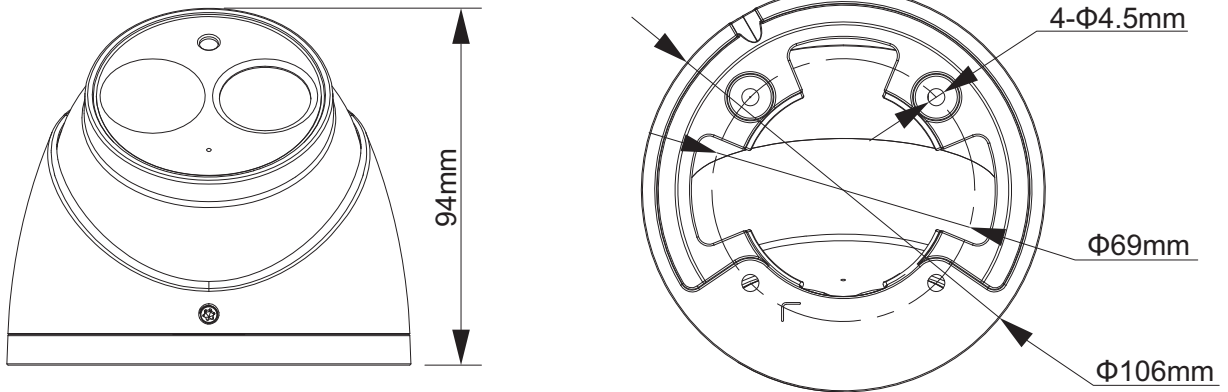

DH-HAC-HDW1100EM-A

1Megapixel 720P Water-proof IR HDCVI Dome Camera

Features

- 1/2.9" 1Megapixel CMOS
- 25/30fps@720P
- High speed, long distance real-time transmission
- Built-in MIC
- Day/Night(ICR), AWB, AGC, BLC, 2DNR
- 3.6mm fixed lens (2.8mm, 6mm optional)
- Max. IR LEDs length 50m, Smart IR
- IP67, DC12V

DH-HAC-HDW1100EM-A

Dimensions (mm)

Accessories (optional)

		
PFB204W	PFA139	PFA152